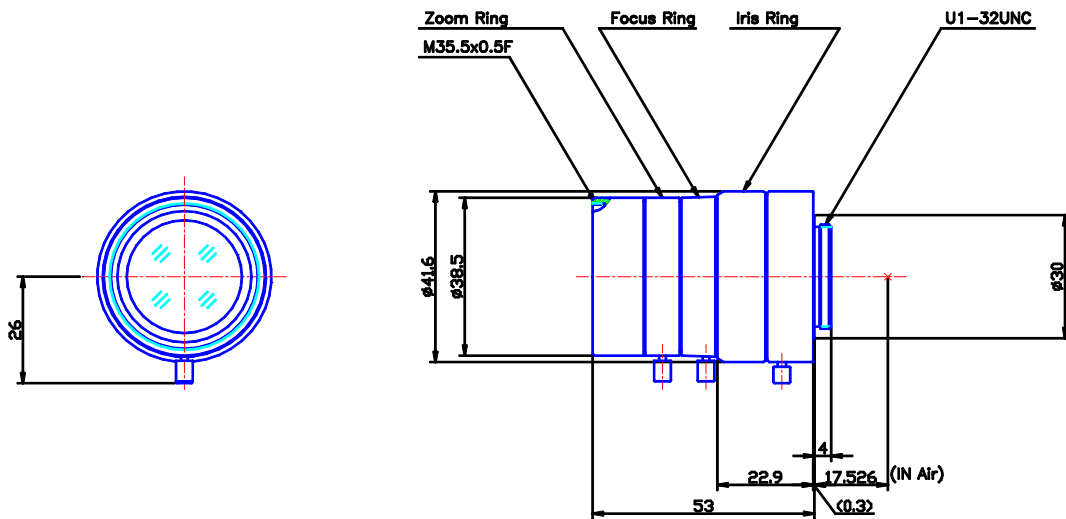

M3Z1228MP

3X 12~36mm F2.8
for 2/3" format cameras
C-Mount

FA Vari Focal Lens

Model No.		M3Z1228MP	Effective	Front	φ 27.2mm
Focal Length		12 ~ 36 mm	Lens Aperture	Rear	φ 12.1mm
Max. Aperture Ratio		1 : 2.8		Back Focal Length	Tele
Max. Image Format		8.8 x 6.6mm (φ 11mm)	Distortion		Wide
Operation Range	Iris	F2.8 ~ F16C		Flange Back Length	Tele
	Focus	0.2m ~ Inf.(tele)	Mount		Wide
		0.05m ~ Inf.(wide)		C-Mount	
Control	Zoom	12 ~ 36 mm	Filter Size	M35.5 P=0.5mm	
	Iris	Manual	Dimensions	φ 41.6x 53mm	
	Focus	Manual	Weight	105g	
Object Dimension at M.O.D.	12 mm	4.0 x 3.0cm (1/2")			
	36 mm	4.8 x 3.6cm (1/2")			
Angle of View	D	50.4° ~ 16.8°	1/2"	37.5° ~ 12.5°	
	H	41.0° ~ 13.6°		30.2° ~ 10.0°	
	V	31.2° ~ 10.4°		22.8° ~ 7.6°	
Operating Temperature		-20°C ~ +50°C			

2/3

C

F

M.O.D. : Minimum Object Distance

Dimensions

Z

SP