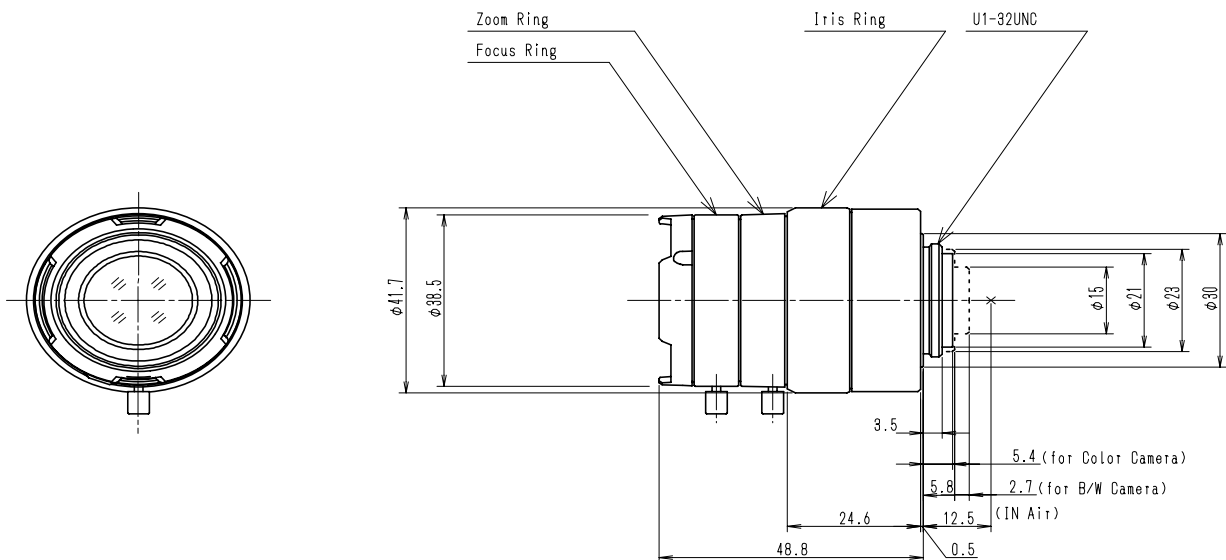

# T3Z3510CS

VARI FOCAL 3X 3.5~10.5mm F1.0  
for 1/3"format cameras  
CS-Mount

Model No.	T3Z3510CS		Effective Lens Aperture	Front	ø18.5mm
Focal Length	3.5~ 10.5mm			Rear	ø 10.1mm
Max. Aperture Ratio	1 : 1.0		Back Focal Length	Tele	16.7mm
Max. Image Format	4.8 x 3.6mm (ø6mm)			Wide	8.3mm
Operation Range	Iris	F1.0 ~ C	Flange Back Length		12.5mm
	Focus	0.3m ~ Inf.	Mount		CS-Mount
	Zoom	3.5 ~ 10.5mm	Filter Size		M37.5 P=0.5mm
Control	Iris	Auto Iris	Dimensions		ø41.6 x 48.8mm
	Focus	Manual	Weight		64g
	Zoom	Manual			
Object Dimension at M.O.D.	3.5 mm	51.8 × 34.1cm			
	10.5mm	14.5 × 10.8cm			
Angle of View	D	108.4~34.2°			
	H	81.6~27.2°			
	V	59.2~20.4°			
Operating Temperature	-20°C ~ +50°C				

1/3  
CS

M.O.D. : Minimum Object Distance

Dimensions

Z  
SP