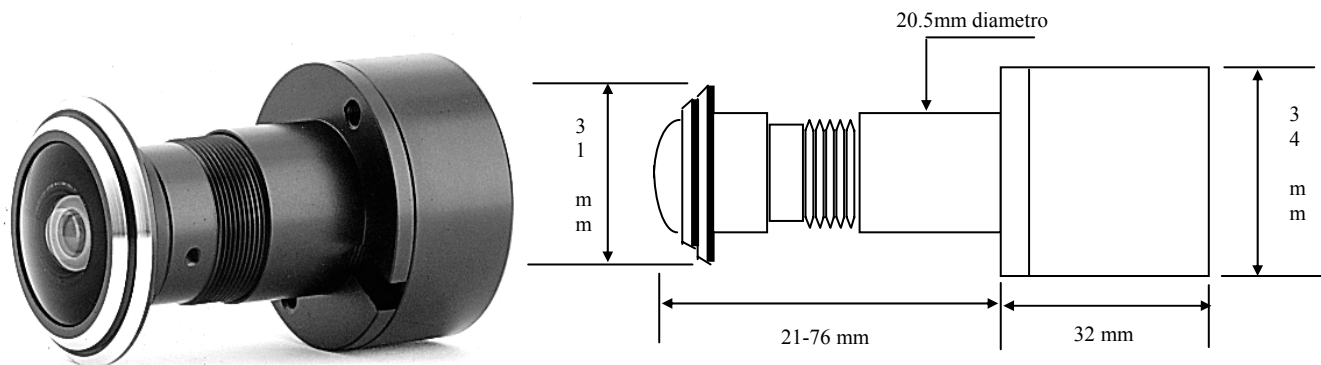

# DOORSCOPE-C

Telecamera a colori per spioncino porta

Image sensor	1/4" DSP Color CCD
Effective Pixels	NTSC : 512(H)X492(V) PAL : 500(H)X582(V)
H.Resolution	380 TV Lines
Synchronizing system	Internal
Scanning system	NTSC 525 Lines PAL 625 Lines 2:1 Interlaced
Video output	1.0Vp-p Composite. 75 Ohms
S/N ratio	More then 50 dB (AGC Off)
Min. Illumination	0.5Lux at F2.0
BLC	Automatic
Shutter Speed	NTSC : 1/60 □ 1/100,000 sec PAL : 1/50 □ 1/100,000 sec
Gamma correction	r=0.45
White Balance	2100°K □ 8200°K Auto
Gain Control	4dB~30dB Auto
Smear Effect	0,005%
MTBF	80,000 hours
Power source	DC12V (Tolerance:9V~15V)
Operating current	90mA w / regulated power input
Lens	2.1mm (130°)
Operating Temperature	14° F~122° F ( -10° C~ + 50° C )
Humidity	Within 90% RH
Output Terminal	2 Foot DIY cable with BNC-Female for Video, DC Jack-Male for Power
Measurement(mm)	20.5(Dia) x 35(L) min./105(L) max.
Weight(Approx.g)	180
Optional Functions	Infra-Red Light sensitive without loosing the true coloration at day light
Audio Option	External Audio with C-Microphone " - 35dB / mV "