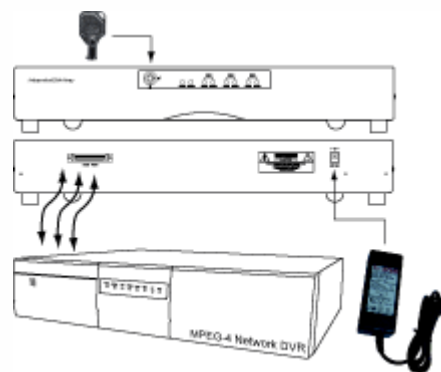

AVC 950

DISK ARRAY ESTERNO PER 3 HD

- Elevata possibilità di archiviazione
- Riconoscimento automatico del DVR
- Interfaccia a LED
- Fino a 3 HD IDE
- Alimentatore esterno

MODELLO	AVC950
Host Port Interface	1 x IDE interface (with SCSI Cable)
Device Port	N/A
Operation Modes	JBOD (Just A Bundle of Disks) alike
HDD Interface	ATA-6 (T13/1410D REV3) DMA66
Number of HDD Bases	3 (Support all type 3.5" / vendor hard disk drive)
HDD File Transfer Speed	Ultra DMA/100/66/33
Mirror Recording	N/A
Power Supply	19 V
Current Consumption	19 V
Operation Temperature	5 ~ 45° C
Dimension (mm)	432mm (W) x 90mm (H) x 326mm (D)