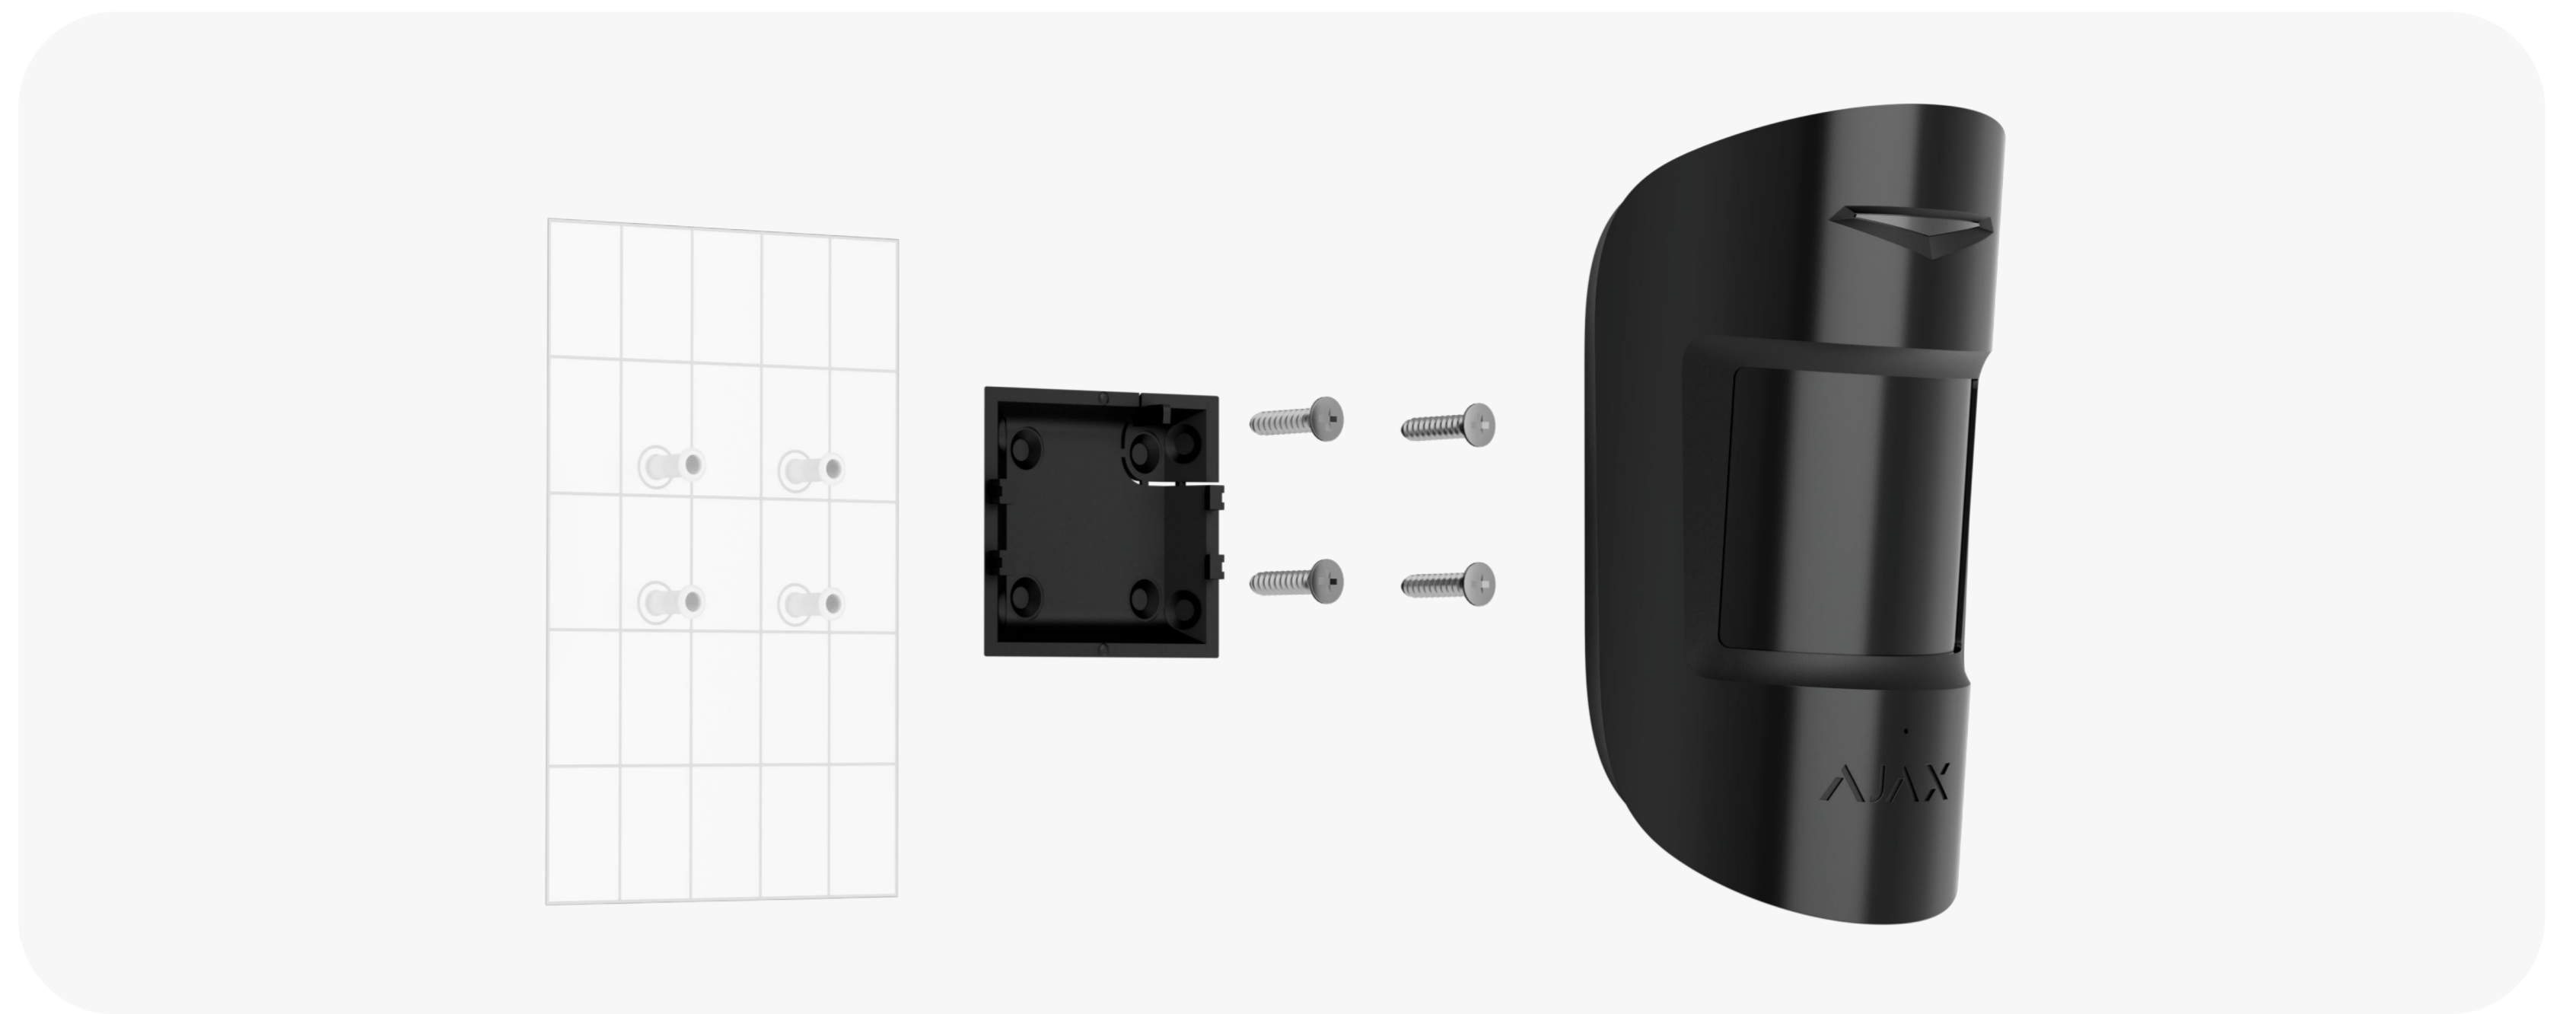

Quick installation and setup

- Pairing with a hub via QR code
- Remote control and configuration in the app
- Effortless installation and maintenance

Compliance with standards EN 50131 (Grade 2) PD 6662:2017 SSF UL Compatibility with hubs and range extenders For detailed information, scan the QR code or follow the link: ajax.systems/tools/devices-compatibility/?models=CP.Y.J	Communication with a hub or range extender Jeweller communication technology Frequency bands 866.0–866.5 MHz 868.0–868.6 MHz 868.7–869.2 MHz 905.0–926.5 MHz 915.85–926.5 MHz 921.0–922.0 MHz Depends on the region of sales Jeweller communication range up to 1,200 m up to 3,900 ft In an open space	Motion detection Sensitive element 1 × PIR sensor Detection distance up to 12 m up to 39 ft Detection angle horizontal – 88.5° Pet immunity up to 20 kg and 50 cm up to 44 lb and 1.6 ft	Glass break detection Sensitive element 1 × electret microphone Detection distance up to 9 m up to 30 ft Detection angle horizontal – 180°
Power supply Battery 1 × CR123A Pre-installed Battery life up to 5 years	Installation Operating temperature range from –10°C to +40°C from 14 °F to 104 °F Operating humidity up to 75% Protection class IP50	Enclosure Color white, black Dimensions 110 × 65 × 50 mm 4.33" × 2.56" × 1.97" Weight 97 g 3.42 oz US and Canada 91 g 3.2 oz Other regions	Complete set CombiProtect Jeweller 1 CR123A battery (pre-installed) SmartBracket mounting panel Installation kit Quick start guide

For detailed information, scan the QR code or follow the link:
ajax.systems/support/devices/combiprotect/

- support@ajax.systems
- [@AjaxSystemsSupport_Bot](https://twitter.com/AjaxSystemsSupport_Bot)
- [ajax.systems](https://www.ajax.systems)