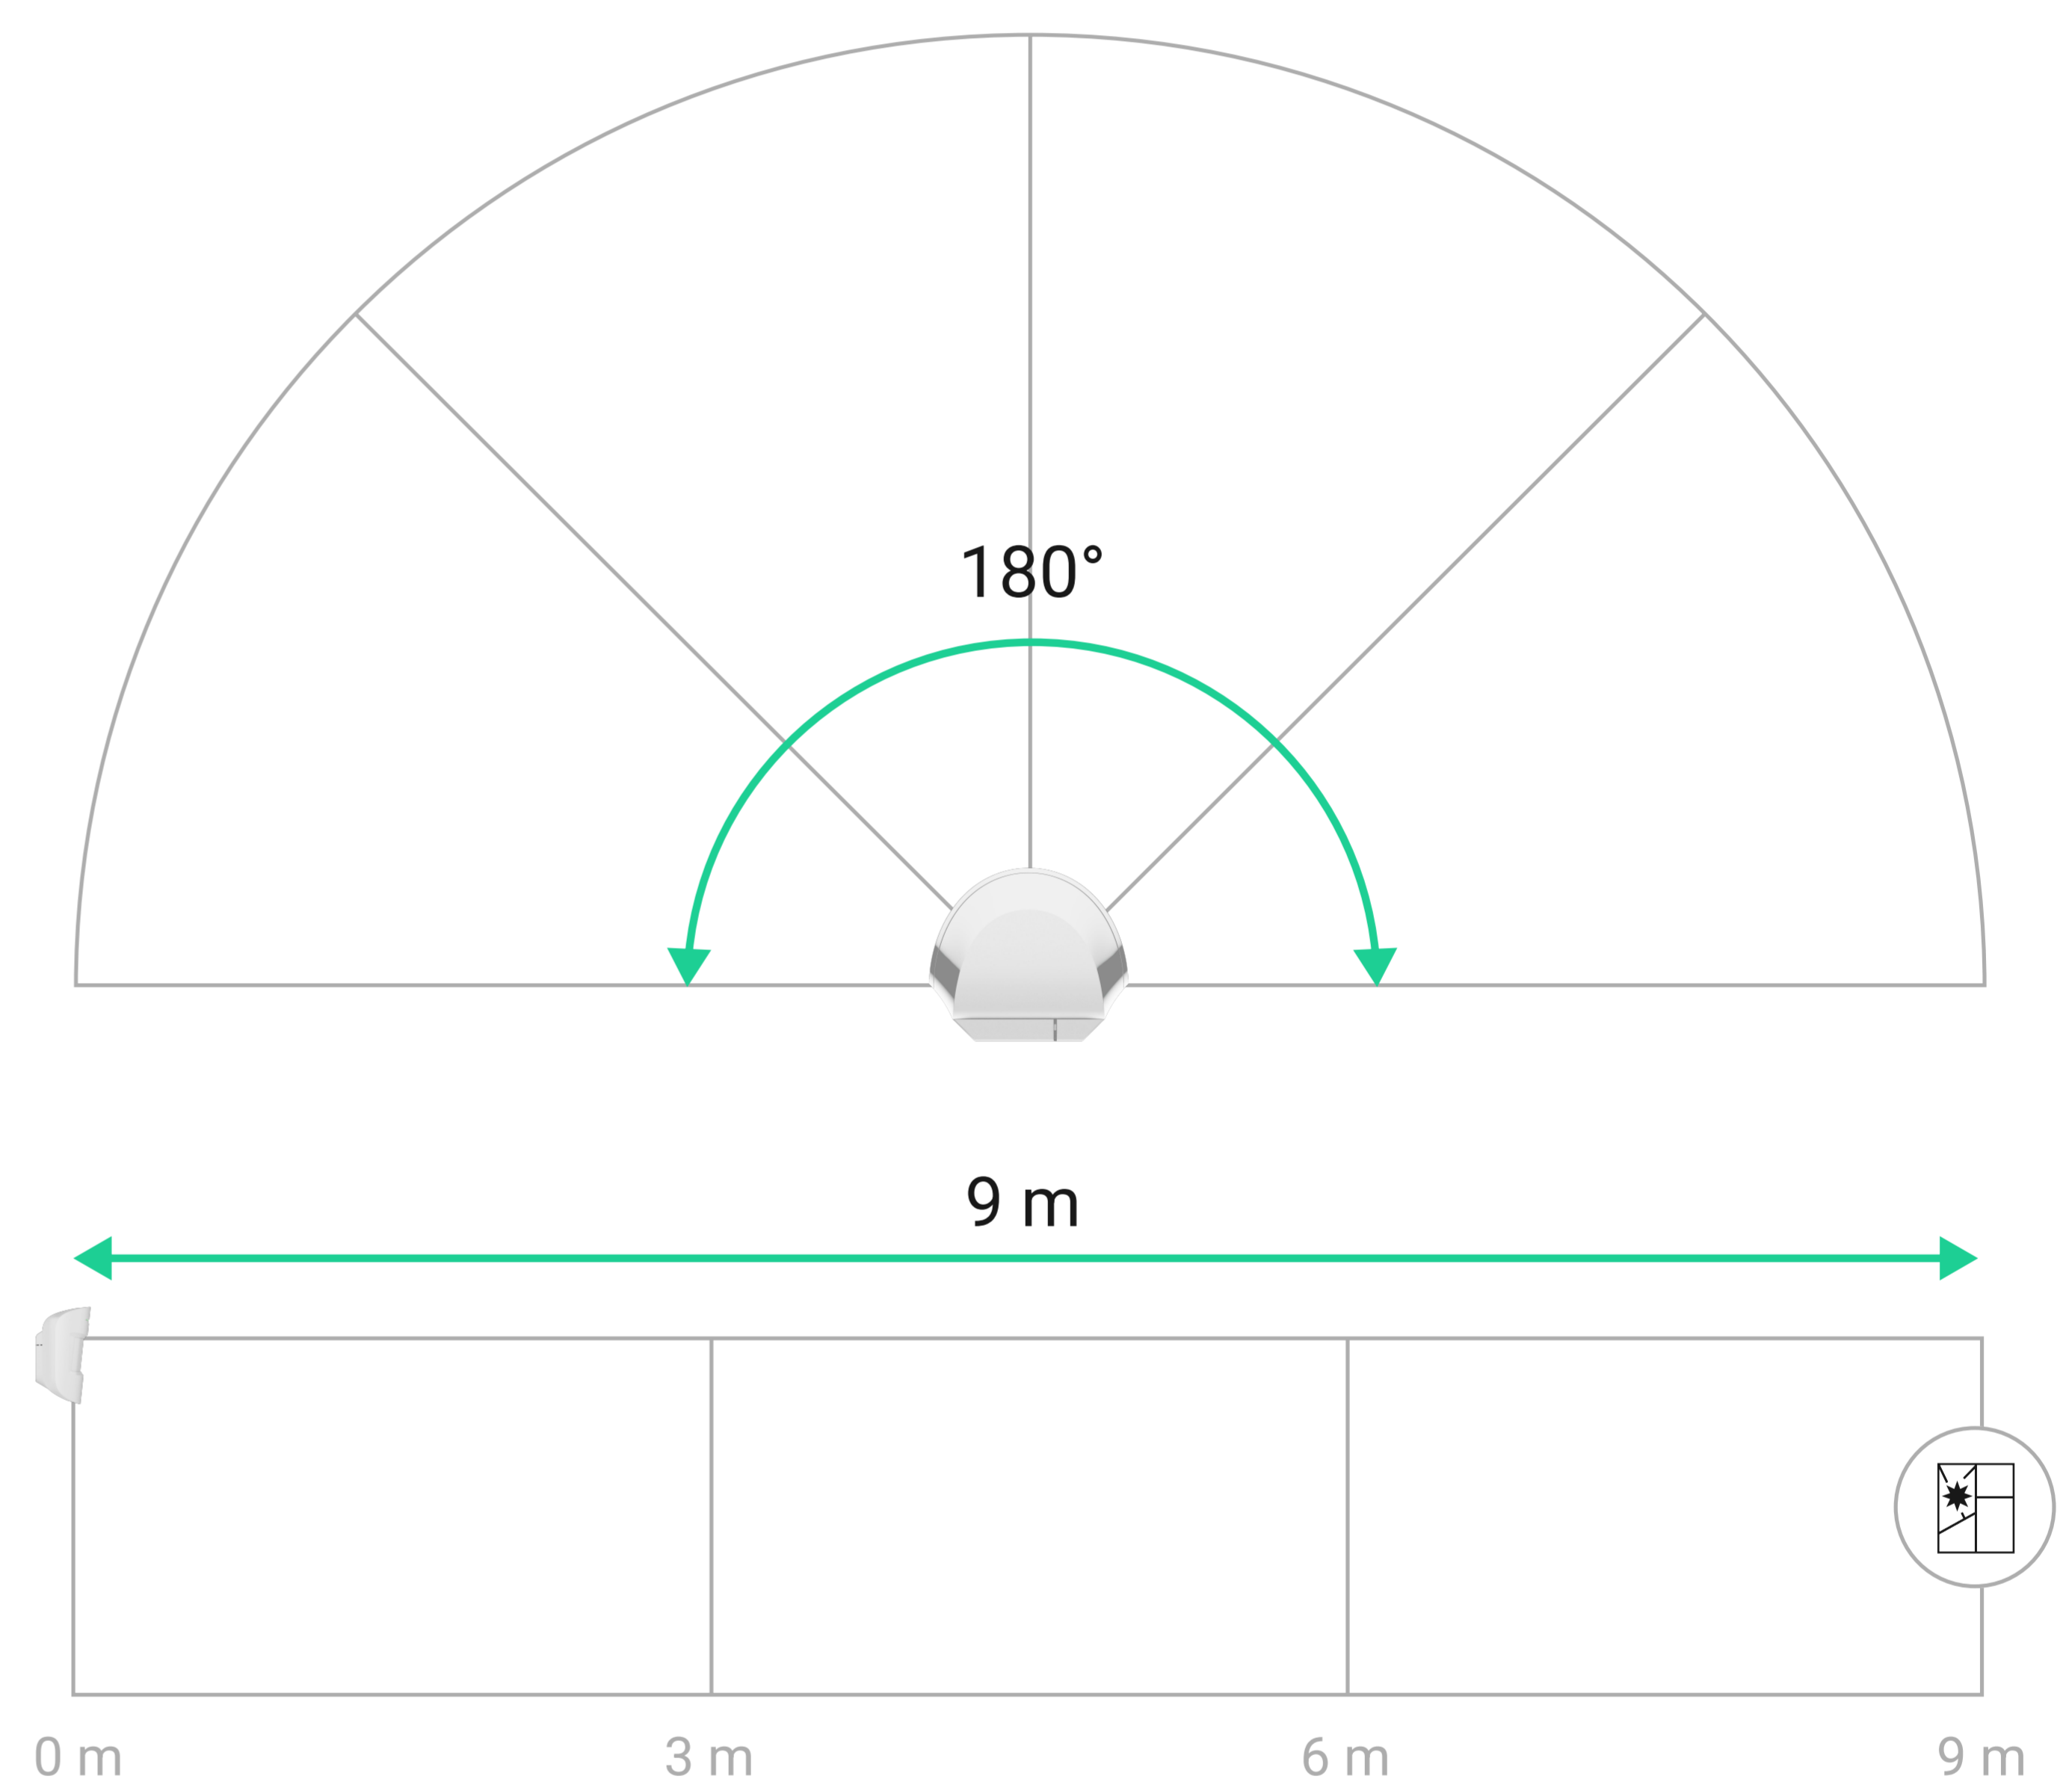

- DualTone two-factor glass break verification algorithm: by low and high frequencies
- Filter for false alarms caused by dog barking or truck-passing sounds

Jeweller communication technology

- Up to 1,200 m (3,900 ft) of radio communication in an open space
- Encryption and device authentication to prevent spoofing
- Regular polling to display current device statuses