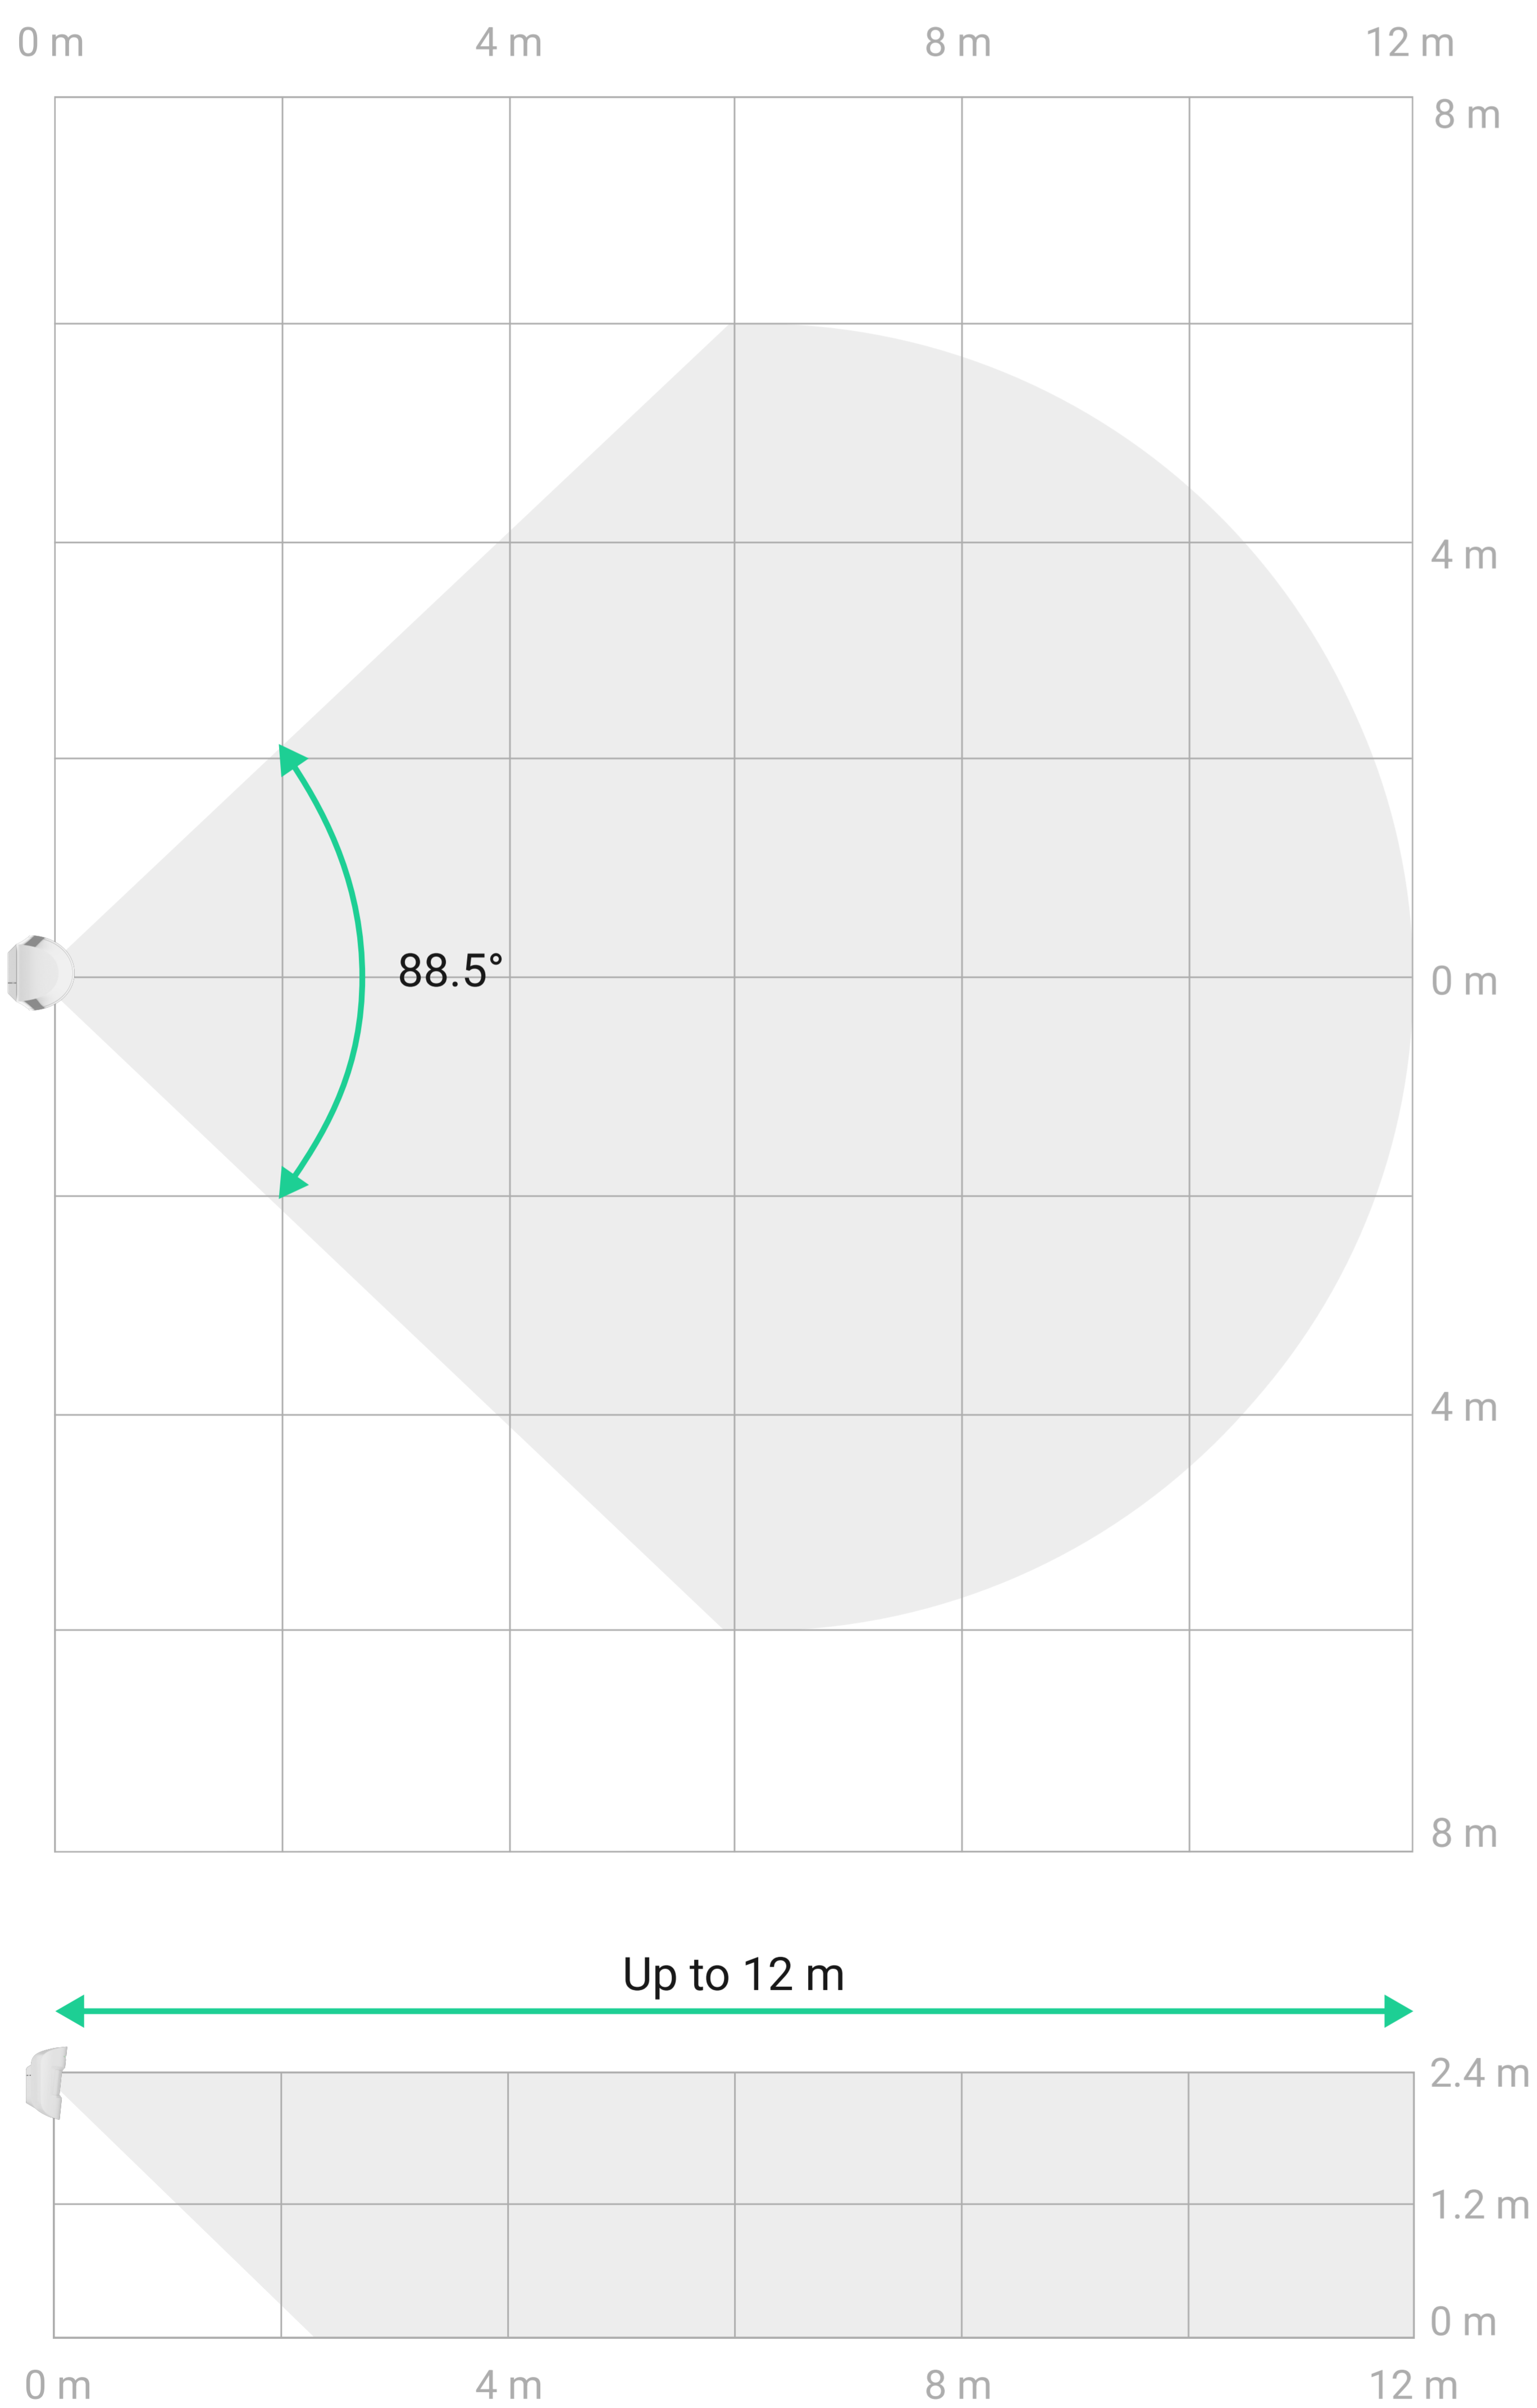

Glass break detection

- DualTone two-factor glass break verification algorithm: by low and high frequencies
- Filter for false alarms caused by dog barking or truck-passing sounds