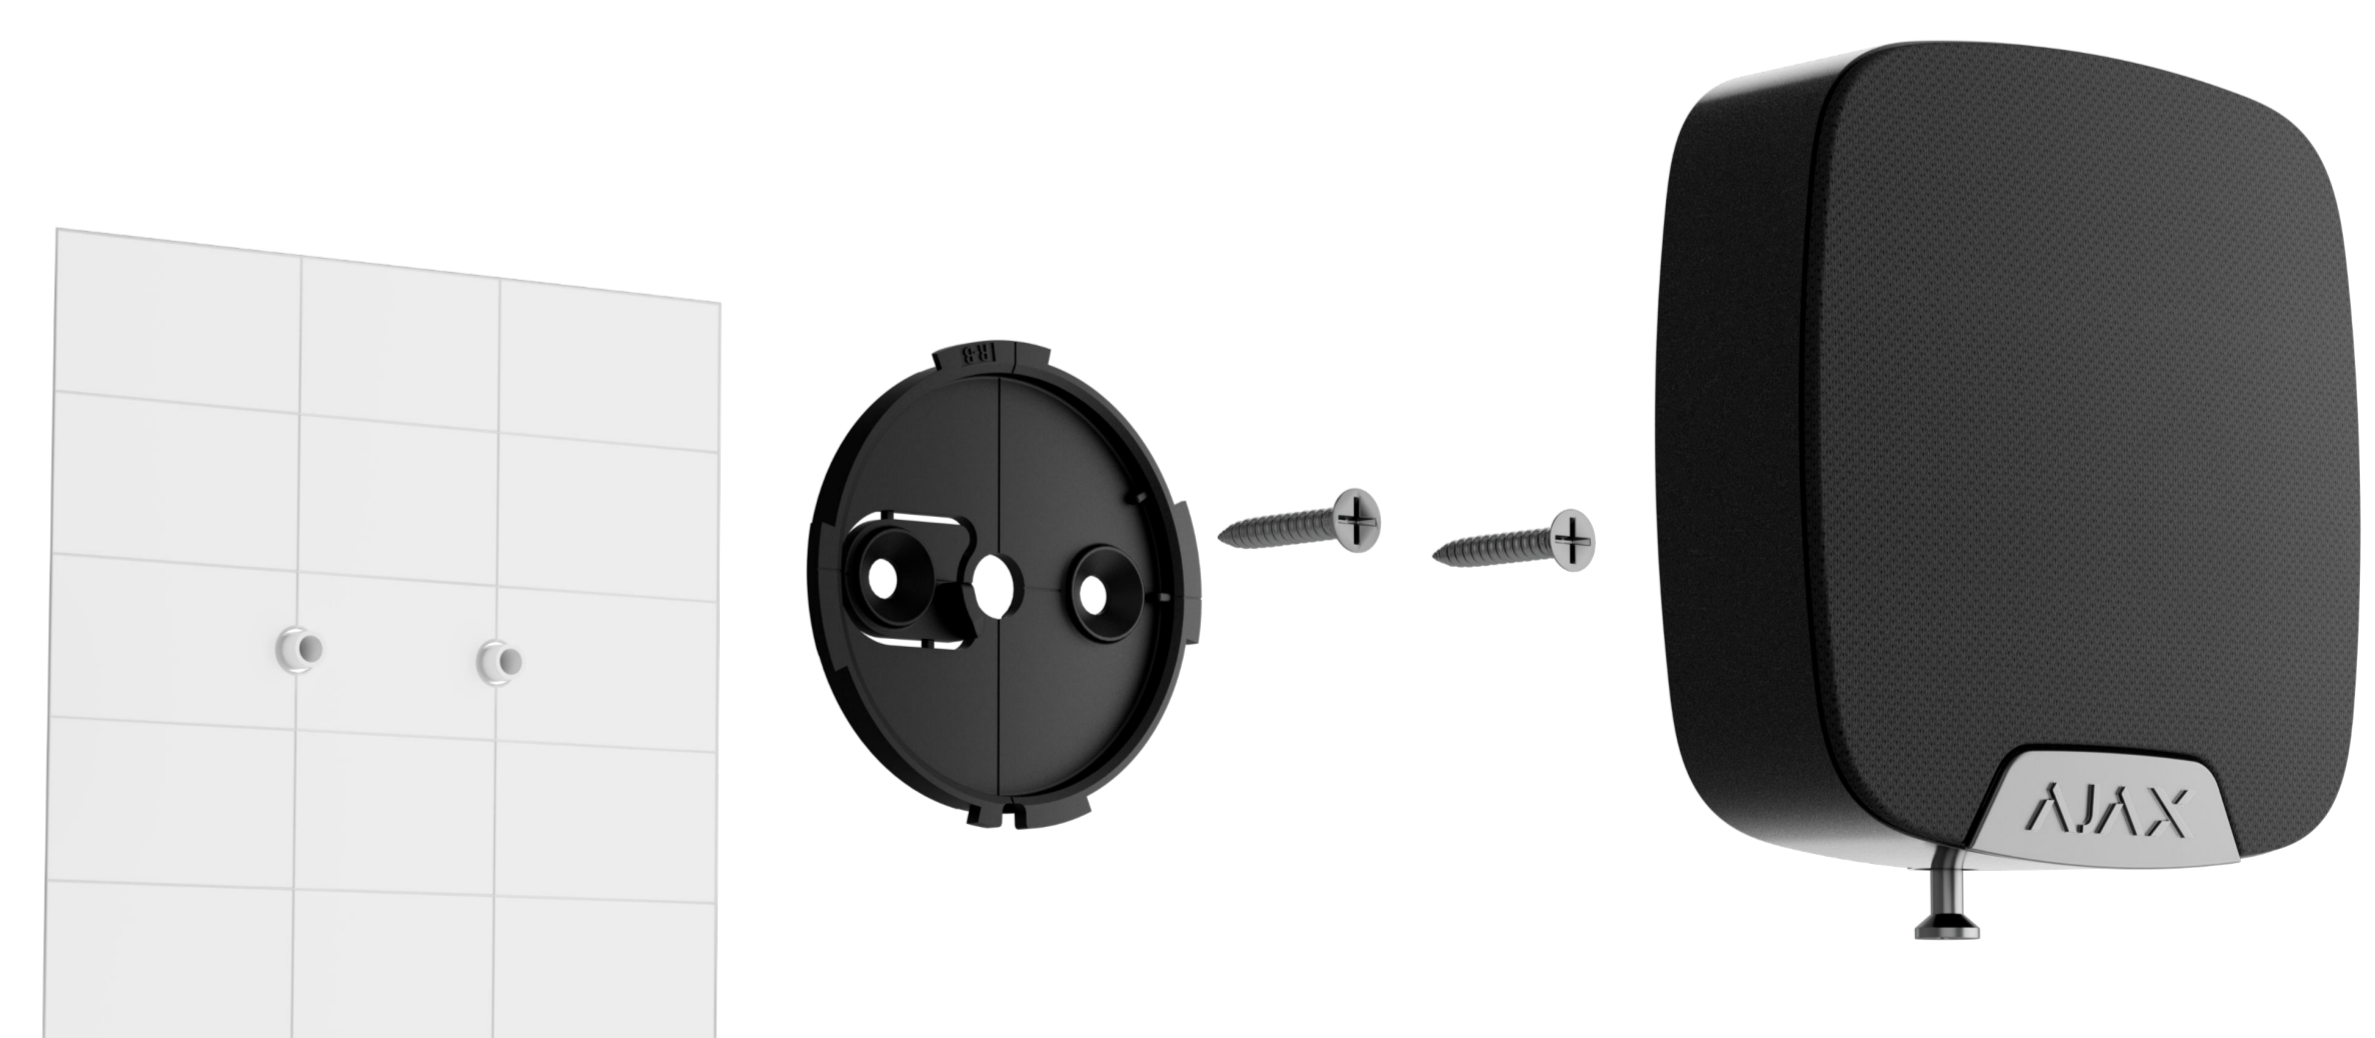

## Flawless autonomy

- Up to 5 years of battery life
- Low battery notifications
- Pre-installed batteries

<p><b>Compliance with standards</b></p> <p>EN 50131 (Grade 2) PD 6662:2017</p> <p><b>Compatibility with hubs and range extenders</b></p> <p>For detailed information, scan the QR code or follow the link:</p>  <p><a href="https://ajax.systems/tools/devices-compatibility/?models=HS.S.J-000-EU">ajax.systems/tools/devices-compatibility/?models=HS.S.J-000-EU</a></p>	<p><b>Communication with a hub or range extender</b></p> <p><b>Jeweller communication technology</b></p> <p><b>Frequency bands</b> 868.0–868.6 MHz</p> <p><b>Maximum effective radiated power (ERP)</b> ≤ 25 mW</p> <p><b>Communication range</b> up to 2,000 m In an open space</p> <p><b>Protection against spoofing</b> Device authentication</p>	<p><b>Alerts</b></p> <p><b>Alarms</b> Acoustic, LED</p> <p><b>Delay When Entering/Leaving</b> Acoustic</p> <p><b>Security mode change</b> Acoustic, LED</p> <p><b>Security mode</b> LED</p> <p><b>Opening doors (Chime function)<sup>2</sup></b> Acoustic</p> <p><b>After-alarm indication</b> LED</p>	<p><b>Features</b></p> <p><b>Types of notifications</b> Acoustic, LED</p> <p><b>Alarm volume</b> from 81 to 105 dB at a distance of 1 m</p> <p><b>Alarm duration</b> from 3 s to 3 min</p> <p><b>Siren sound frequency</b> 3.4 ± 0.5 kHz</p> <p><b>Ability to connect an additional LED</b> 3 V<sup>==</sup></p> <p><b>Chime</b> The siren makes a special sound to notify that the opening detectors are triggered when the system is disarmed</p>
<p><b>Power supply</b></p> <p><b>Battery</b> 2 × CR123A (pre-installed)</p> <p><b>Battery life</b> up to 5 years</p>	<p><b>Installation</b></p> <p><b>Operating temperature range</b> from -10 °C to +40 °C</p> <p><b>Operating humidity</b> up to 75%</p>	<p><b>Enclosure</b></p> <p><b>Colors</b> white, black</p> <p><b>Dimensions</b> 75 × 76 × 27 mm</p> <p><b>Weight</b> 93 g</p> <p><b>Tamper alarm</b></p>	<p><b>Complete set</b></p> <p>HomeSiren U Jeweller 2 × CR123A battery (pre-installed) SmartBracket mounting panel with a holding screw Connector for LED indicator Installation kit Quick start guide</p>