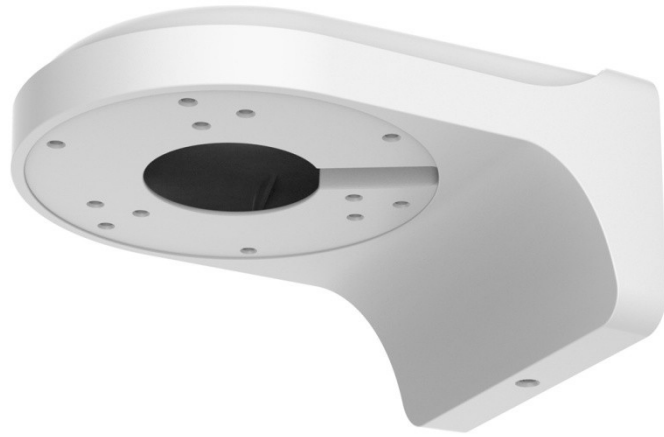

# FB200

## Wall Mount Bracket

### Features

- Material: Aluminum
- Wall Mount Bracket
- Neat & Integrated design

### Specifications

Material	Aluminum & ABS
Dimension (W x H x D)	160mm(W) x 120mm(H) x 74mm(D)