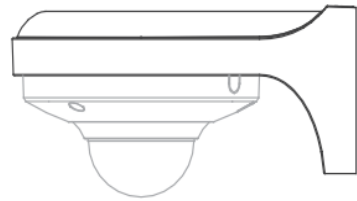

### Features

- Material: Aluminum
- Wall Mount Bracket
- Neat & Integrated design

### Specifications

Material	Aluminum & ABS
Dimension (W x H x D)	160mm(W) x 120mm(H) x 74mm(D)