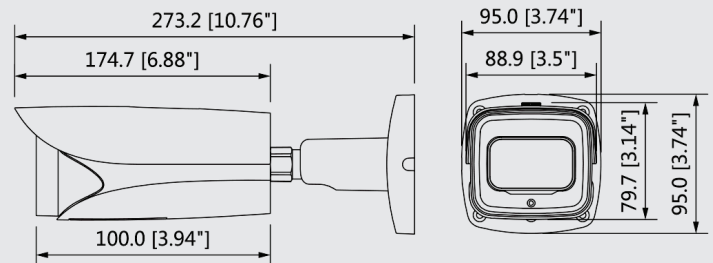

MT-IPB580Z4E

TECHNICAL SPECIFICATIONS

Camera	Image Sensor	1/2.5" 8Megapixel progressive scan CMOS			
	Effective Pixels	3840(H)x2160(V)			
	RAM/ROM	512MB/32MB			
	Scanning System	Progressive			
	Electronic Shutter Speed	Auto/Manual, 1/3~1/100000s			
	Min. Illumination	0.05Lux/F1.4 (Color, 1/3s, 30IRE) 0.2Lux/F1.4 (Color, 1/30s, 30IRE) 0Lux/F1.4(IR on)			
	S/N Ratio	More than 50dB			
	IR Distance	Distance up to 50m (164ft)			
	IR On/Off Control	Auto / Manual			
	R LEDs	4			
Lens	Lens Type	Motorized/ Auto Iris(DC)			
	Mount Type	Board-in			
	Focal Length	2.7mm~12mm			
	Max Aperture	F1.4			
	Angle of View	H:110°~40° , V:58°~23°			
	Optical Zoom	4x			
	Focus Control	Motorized			
	Close Focus Distance	0.3m			
	DORI Distance		Lens	W	T
		Detect	85m(280ft)	228m(748ft)	
Observe		34m(112ft)	91m(299ft)		
Recognize		17m(56ft)	46m(151ft)		
Identify		8.5m(28ft)	23m(75ft)		
Pan/Tilt/Rotation Range	Pan:0°~360°; Tilt:0°~90°; Rotation:0°~360°				
Intelligence	IVS	Tripwire, Intrusion, Object Abandoned/ Missing			
	Advanced Intelligent Functions	Face Detection			
Video	Compression	H.265+/H.265/H.264+/H.264			
	Streaming Capability	3 Streams			
	Resolution	4K(3840×2160)/ 6M(3072×2048)/5M(3072×1728)/ 5M(2592×1944)/ 4M(2688×1520)/ 3M(2048×1536)/ 3M(2304×1296)/ 1080P(1920×1080)/1.3M(1280×960)/ 720P(1280×720) D1(704×576/704×480)/ VGA(640×480)/ CIF(352×288/352×240)			
	Frame Rate	Main Stream: 4K(1~15fps)/3M(1~25/30fps) Sub Stream: D1(1~25/30fps) Third Stream: 720P(1~25/30fps)			
	Bit Rate Control	CBR/VBR			
	Bit Rate	H.264: 24K ~ 10240Kbps H.265: 14K ~ 9984Kbps			
	Day/Night	Auto(ICR) / Color / B/W			
	BLC Mode	BLC / HLC / WDR			
	White Balance	Auto/Natural/Street Lamp/Outdoor/ Manual			
	Gain Control	Auto/Manual			
	Noise Reduction	3D DNR			
	Motion Detetion	Off / On (4 Zone, Rectangle)			
	Region of Interest	Off / On (4 Zone)			
	Smart IR	Support			
	Digital Zoom	16x			
	Flip	0°/90°/180°/270°			
	Mirror	Off / On			
	Privacy Masking	Off / On (4 Area, Rectangle)			
	Audio	Compression	G.711a/ G.711Mu/ AAC/ G.726		
		Ethernet	RJ-45 (10/100Base-T)		
Protocol		HTTP; HTTPS; TCP; ARP; RTSP; RTP; UDP; SMTP; FTP; DHCP; DNS; DDNS; PPPOE; IPv4/v6; QoS; UPnP;NTP; Bonjour; 802.1x; Multicast; ICMP; IGMP; SNMP			
		Interoperability	ONVIF, PSIA, CGI		
Streaming Method		Unicast / Multicast			
Max. User Access		10 Users/20 Users			
Edge Storage		NAS Local PC for instant recording Mirco SD card 128GB			
Web Viewer		IE, Chrome, Firefox, Safari			
Management Software		Smart PSS, DSS, Easy4ip			
Smart Phone		IOS, Android			
Certifications	CE (EN 60950:2000) UL:UL60950-1 FCC: FCC Part 15 Subpart B				
Interface	Audio Interface	1/1 channel In/Out			
	Alarm	2 channel In: 5mA 5VDC 1 channel Out: 300mA 12VDC			
Electrical	Power Supply	DC12V, PoE (802.3af)(Class 0)			
	Power Consumption	<12.95W			
Environmental	Operating Conditions	-30° C ~ +60° C (-22° F ~ +140° F) / Less than 95% RH			
	Storage Conditions	-30° C ~ +60° C (-22° F ~ +140° F) / Less than 95% RH			
	Ingress Protection	IP67			
	Vandal Resistance	IK10			
Construction	Casing	Metal			
	Dimensions	273.2mm×95.0mm×95.0mm (10.76"×3.74"×3.74")			
	Net Weight	1.11Kg (2.44lb)			
	Gross Weight	1.51Kg (3.33lb)			