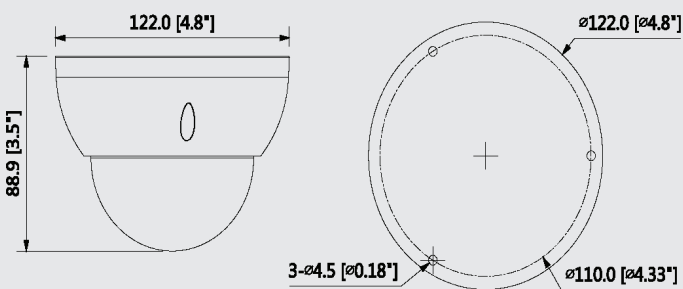

FEATURES

- 1/2.5" 8Megapixel progressive scan STARVIS™ CMOS
- H.265&H.264 dual-stream encoding
- 15fps@4K(3840×2160),25/30fps@3M(2304×1296)
- Day/Night(ICR), 3DNR, AWB, AGC, BLC
- Multiple network monitoring: Web viewer, CMS(DSS/PSS) & DMSS
- 2.7mm ~12mm motorized lens
- Max. IR LEDs Length 50m
- Micro SD card memory, IP67,IK10, PoE