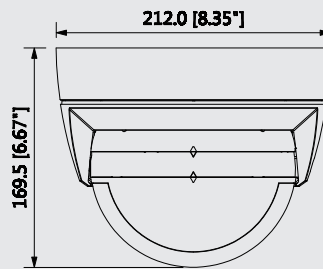

FEATURES

- Four 1/1.9" 2Megapixel progressive scan CMOS
- H.265/H.264 triple-stream encoding
- Max 25fps@4096x1800
- Support 180-degree panoramic view
- Day/Night(ICR), 3DNR, AWB, AGC, BLC ,WDR
- Smart detection
- Intelligent Function
- Max. IR LEDs length 30m
- Micro SD memory, IP67, IK10,PoE+