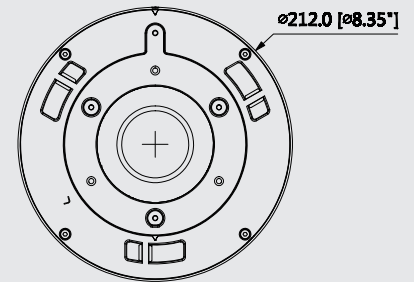

FEATURES

- Four 1/1.9" 2Megapixel progressive scan CMOS
- H.265/H.264 triple-stream encoding
- Max 25fps@4096x1800
- Support 180-degree panoramic view
- Day/Night(ICR), 3DNR, AWB, AGC, BLC ,WDR
- Smart detection
- Intelligent Function
- Max. IR LEDs length 30m
- Micro SD memory, IP67, IK10,PoE+