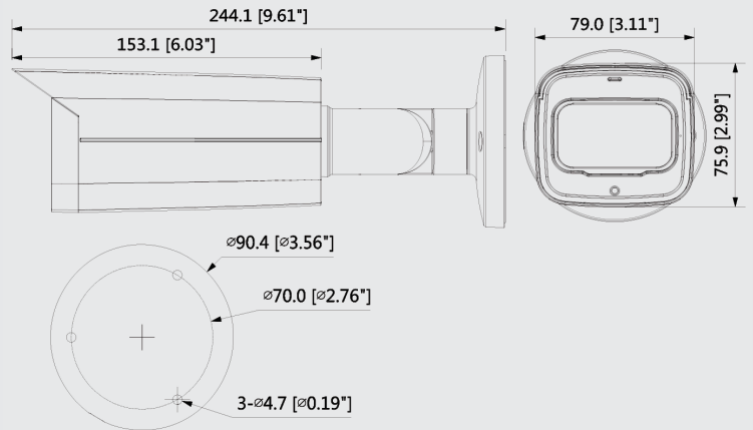

Datasheet rev.A18.3

Accessories:
DT-MFA122
junction box

Accessories:
DT-FA134-5
junction box

Accessories:
DT-MFA152E
pole mount

MT-IPB540Z4LE

TECHNICAL SPECIFICATIONS

Camera	Image Sensor	1/3" 4 Megapixel progressive scan CMOS			
	Effective Pixels	2688(H) x 1520(V)			
	RAM/ROM	512MB/32MB			
	Scanning System	Progressive			
	Electronic Shutter Speed	Auto/Manual, 1/3(4)~1/100000s			
	Min. Illumination	0.03Lux/F1.4 (Color, 1/30s, 30IRE)			
	S/N Ratio	0Lux/F1.4 (IR on)			
	IR Distance	Distance up to 60m			
	IR On/Off Control	Auto / Manual			
R LEDs	4				
Lens	Lens Type	Motorized/ Auto Iris(DC)			
	Mount Type	Board-in			
	Focal Length	2.7mm~13.5mm			
	Max Aperture	F1.4			
	Angle of View	H:104°~28°, V:72°~20°			
	Optical Zoom	5x			
	Focus Control	Motorized			
	Close Focus Distance	0.3m			
	DORI Distance		Lens	W	T
		Detect	64m(210t)	222m(728ft)	
Observe		26m(85ft)	89m(292ft)		
Recognize		13m(43ft)	44m(144ft)		
Identify		6m(20ft)	22m(72ft)		
Pan/Tilt/Rotation Range	Pan:0°~360°; Tilt:0°~90°; Rotation:0°~360°				
Intelligence	IVS	Tripwire, Intrusion			
	Advanced Intelligent Functions				
Video	Compression	H.265+/H.265/H.264+/H.264			
	Streaming Capability	2 Streams			
	Resolution	4M(2688x1520)/3M(2304x1296)/1080P(1920x1080)/720P(1280x720)/VGA(640x480)/D1(7x480)/CIF(352x240)			
	Frame Rate	Main Stream: 4M (1 ~ 20fps) 3M(1 ~ 25/30fps) Sub Stream: D1/CIF(1 ~ 25/30fps)			
	Bit Rate Control	CBR/VBR			
	Bit Rate	H.264: 24~9472Kbps H.265: 14~5632Kbps			
	Day/Night	Auto(ICR) / Color / B/W			
	BLC Mode	BLC / HLC / WDR(120dB)			
	White Balance	Auto/Natural/Street Lamp/Outdoor/Manual			
	Gain Control	Auto/Manual			
	Noise Reduction	3D DNR			
	Motion Detetion	Off / On (4 Zone, Rectangle)			
	Region of Interest	Off / On (4 Zone)			
	Smart IR	Support			
	Digital Zoom	16x			
	Flip	0°/90°/180°/270°			
	Mirror	Off / On			
	Privacy Masking	Off / On (4 Area, Rectangle)			