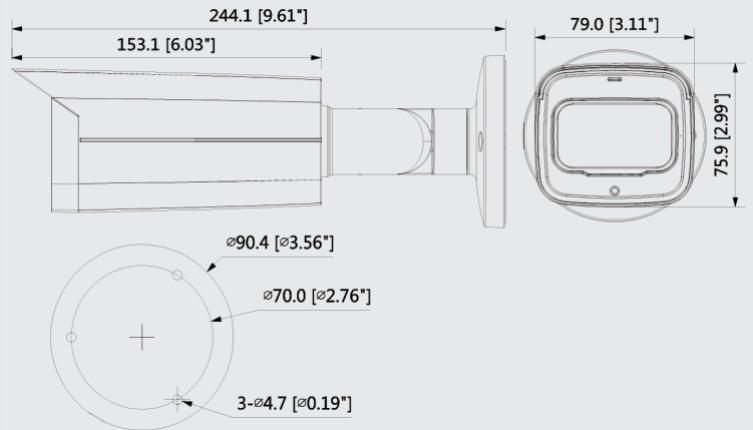

Datasheet rev.A18.3

Accessories:
DT-MFA122
junction box

Accessories:
DT-FA134-5
junction box

Accessories:
DT-MFA152E
pole mount

MT-IPB560Z4LA

TECHNICAL SPECIFICATIONS

Camera	Image Sensor	1/2.7" 6 MP progressive scan CMOS			
	Effective Pixels	2592(H) x 1944(V)			
	RAM/ROM	512MB/32MB			
	Scanning System	Progressive			
	Electronic Shutter Speed	Auto/Manual, 1/3(4)~1/100000s			
	Min. Illumination	0.03Lux/F1.4 (Color, 1/30s, 30IRE)			
	S/N Ratio	0Lux/F1.4 (IR on)			
	IR Distance	Distance up to 60m			
	IR On/Off Control	Auto / Manual			
R LEDs	4				
Lens	Lens Type	Motorized/ Auto Iris(DC)			
	Mount Type	Board-in			
	Focal Length	2.7mm~13.5mm			
	Max Aperture	F1.4			
	Angle of View	H:104°~28°, V:72°~20°			
	Optical Zoom	5x			
	Focus Control	Motorized			
	Close Focus Distance	0.3m			
	DORI Distance		Lens	W	T
		Detect	64m(210t)	222m(728ft)	
Observe		26m(85ft)	89m(292ft)		
Recognize		13m(43ft)	44m(144ft)		
Identify		6m(20ft)	22m(72ft)		
Pan/Tilt/Rotation Range	Pan:0°~360°; Tilt:0°~90°; Rotation:0°~360°				
Intelligence	IVS	Tripwire, Intrusion			
	Advanced Intelligent Functions				
Video	Compression	H.265+/H.265/H.264+/H.264			
	Streaming Capability	2 Streams			
	Resolution	5M(2592x1944)/3M(2304x1296)/1080P(1920x1080)/720P(1280x720)/VGA(640x480)/D1(7x480)/CIF(352x240)			
	Frame Rate	Main Stream: 5M (1 ~ 20fps) 3M(1 ~ 25/30fps) Sub Stream: D1/CIF(1 ~ 25/30fps)			
	Bit Rate Control	CBR/VBR			
	Bit Rate	H.264: 24~9472Kbps H.265: 14~5632Kbps			
	Day/Night	Auto(ICR) / Color / B/W			
	BLC Mode	BLC / HLC / WDR(120dB)			
	White Balance	Auto/Natural/Street Lamp/Outdoor/Manual			
	Gain Control	Auto/Manual			
	Noise Reduction	3D DNR			
	Motion Detetion	Off / On (4 Zone, Rectangle)			
	Region of Interest	Off / On (4 Zone)			
	Smart IR	Support			
	Digital Zoom	16x			
	Flip	0°/90°/180°/270°			
	Mirror	Off / On			
	Privacy Masking	Off / On (4 Area, Rectangle)			