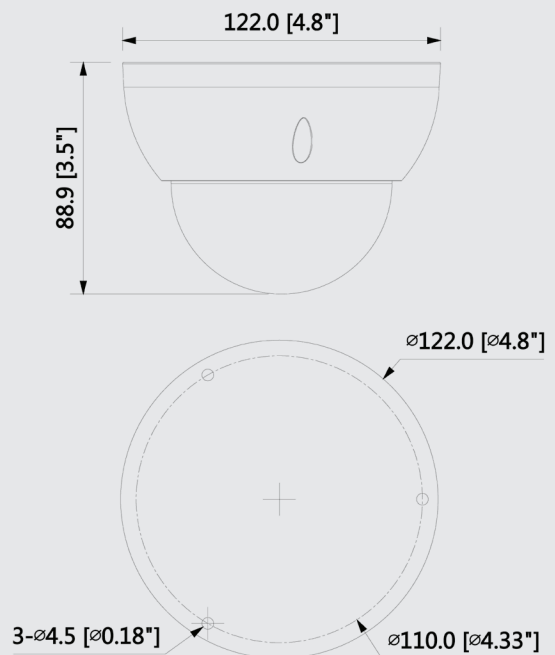

Accessories:
FB200
wall mount bracket

Accessories:
DT-FA137
junction box

Accessories:
DT-MFA152
pole mount

FEATURES

- 1/2.7" 5Megapixel progressive CMOS
- H.265 & H.264 dual-stream encoding
- 15fps@5M(2592×1944)&25/30fps@3M(2304×1296)
- WDR(120dB), Day/Night(ICR), 3DNR, AWB, AGC, BLC
- Multiple network monitoring: Web viewer, CMS(DSS/PSS) & DMSS
- Micro SD card slot, up to 128GB
- 2.7~13.5mm varifocal lens
- Max IR LEDs Length 30m
- IP67, IK10, PoE