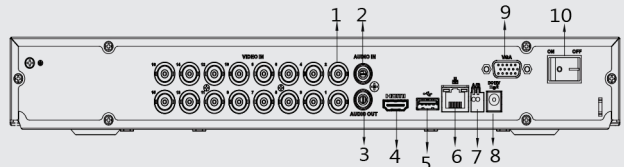

MT-NCXVR7216-4KH