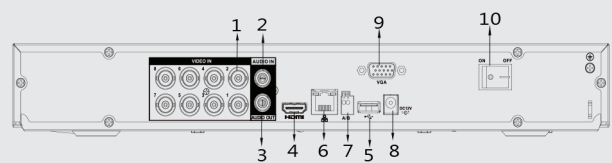

FEATURES

- H.265+/H.265 dual-stream video compression
- Supports HDCVI/AHD/TVI/CVBS/IP video inputs
- Max 12/24 channels IP camera inputs, each channel up to 8MP; Max 48/96Mbps Incoming Bandwidth
- Smart Search and Intelligent Video System

MT-NCXVR7208-4KH