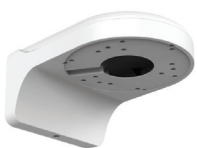

### FEATURES

- 4MP, 1/3" CMOS image sensor, low illuminance, high image definition
- Outputs max. 4MP (2688 × 1520)@30 fps
- H.265 codec, high compression rate, low bit rate
- Built-in IR LED, max. IR distance: 40 m
- ROI, SMART H.264+/H.265+, flexible coding, applicable to various bandwidth and storage environments
- Rotation mode, WDR, 3D DNR, HLC, BLC, digital watermarking, applicable to various monitoring scenes
- Intelligent detection: Intrusion, tripwire (support the classification and accurate detection of vehicle and human)
- Abnormality detection: Motion detection, video tampering, scene changing, audio abn PUM0004243 ormality detection, no SD card, SD card full, SD card error, network disconnection, IP conflict, illegal access, voltage detection
- Alarm: In, out; Audio: In, out; Supports max. 256 G Micro SD card
- 12V DC/POE power supply

Accessories:

**FB200**  
wall mount bracket

Accessories:

**DT-FA137**  
junction box

Accessories:

**DT-MFA152**  
pole mount