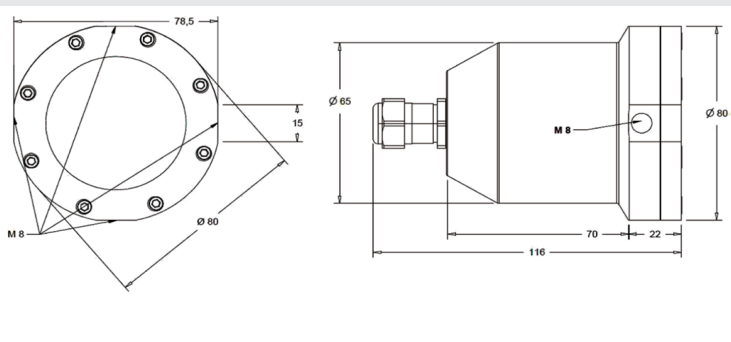

MT-PSCX2800HDIP

Telecamera IP Ultra HD underwater rugged camera
per applicazioni subacquee e ambienti marini

FEATURES

- Custodia in acciaio INOX316L
- H.265 & H.264 dual-stream encoding
- IP68
- Ultra HD 4K
- IP67, PoE