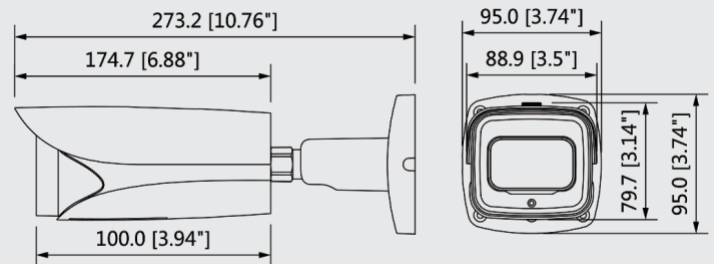

FEATURES

- 1/1.8" Full HD progressive CMOS
- H.265 & H.264 dual-stream encoding
- 25/30fps@1920×1080
- WDR(120dB), Day/Night(ICR), 3DNR, AWB, AGC, BLC
- Multiple network monitoring: Web viewer, CMS
- Micro SD card slot, up to 128GB
- 5.3~64mm varifocal lens
- Max IR LEDs Length 180m
- IP67, IK10, -30°C ~ +60°C