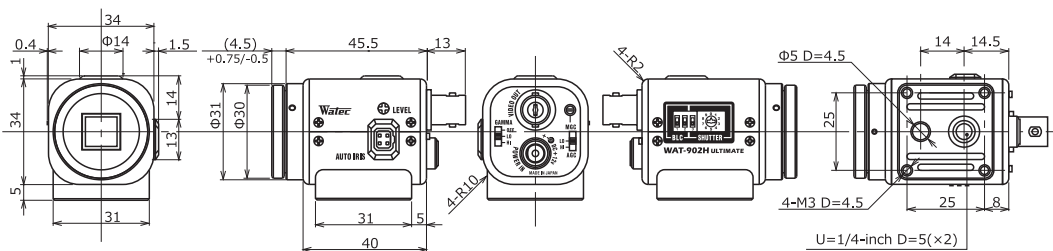

WAT-902H3 ULTIMATE

1/3" Multi Function · High Sensitivity Camera

NIR visibility with full camera control

Key features

- Min. illumination 0.0002 lx. F1.4 by NIR sensitive CCD sensor and our unique image signal amplifying circuit
- High quality image without noise under poor light condition
- Signal amplification level configurable up to 60dB and suitable for moving object in low light condition
- Electric iris, electric shutter, AGC, MGC, BLC and gamma
- Adjustable back focus CS mount
- Stability design housing for installation

Dimensions

Specifications

Video standard	CCIR	
Pick-up element	1/3 inch interline transfer CCD image sensor	
Number of effective pixels	752(H) × 582(V)	
Unit cell size	6.5μm(H) × 6.25μm(V)	
Synchronizing system	Internal	
Scanning system	2:1 interlace	
Video output	Composite video, 1.0 V(p-p) 75Ω (Unbalanced)	
Resolution (H)	More than 570TVL (Center)	
Minimum illumination	0.0002 lx F1.4 (AGC HIGH=60dB, Shutter=OFF)	
S/N	More than 50dB (AGC OFF=5dB, γ=1.0)	
Function settings	DIP Switch	
AE mode	Fixed	1/50, 1/120 sec.
	EI	1/250, 1/500, 1/1000, 1/2000, 1/5000, 1/10000, 1/100000 sec.
AGC	ON	5 - 32dB (LOW), 5 - 60dB (HIGH)
	OFF	—
MGC	5 - 60dB	
Gamma characteristics	γ≈0.35, 0.45, 1.0	
Video level	100IRE	
Noise reduction	—	
Wide dynamic range	—	
Lens iris	Video / DC (EIAJ, Auto-select)	
Back light compensation	BLC	
White blemish correction	—	
Sharpness	—	
Defog	—	
Digital zoom	—	
Privacy mask	—	
Mirror image	—	
Freeze	—	
Motion detection	—	
Neg. image	—	
Interface	BNC (Composite Video), Power in, Auto iris	
Power supply	DC+12V±10%	
Power consumption	1.26W (105mA)	
Operating temperature	-10 - +40°C	
Storage temperature	-30 - +70°C	
Operating / Storage humidity	95% RH or less (Without condensation)	
Lens mount	CS mount (Back focus adjustable)	
Weight	Approx. 98g	
Accessories	WPDC12 (DC plug), Hex. Wrench	